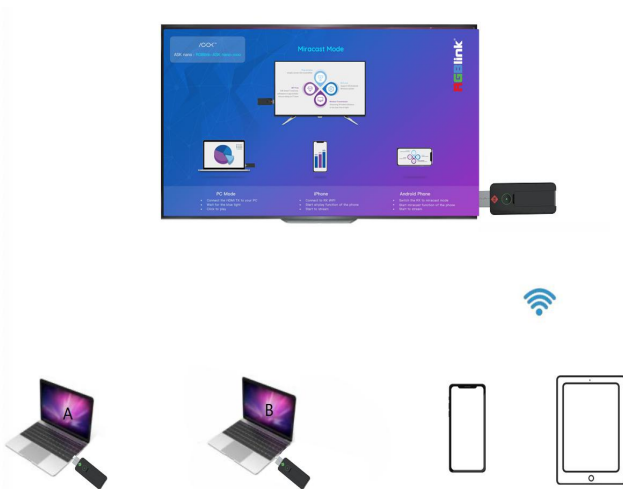

Application Diagram