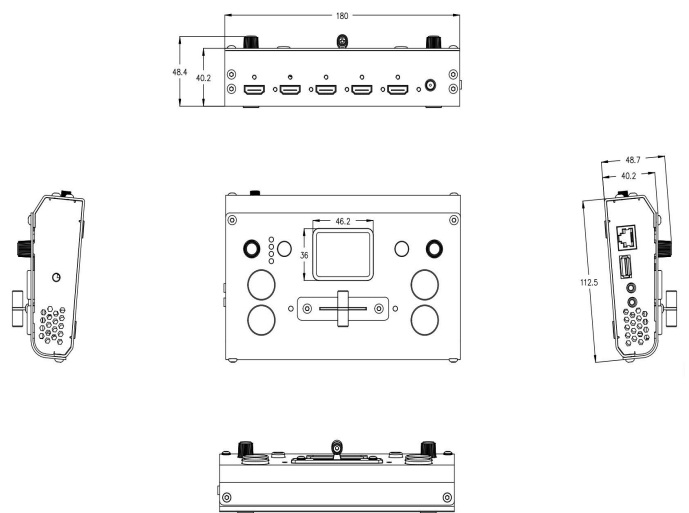

Dimensions

Order Codes

Product Code	Item
230-0001-02-0	mini+
291-0001-03-0	Portable ABS Case

Tel: +86-592-5771197 | Fax: +86-592-5788216 | E-mail: sales@rgblink.com
Headquarter: S601 Weiye Building, Torch Hi-Tech Development Zone, Xiamen, Fujian, P.R.C.

Specifications are correct at time of printing and subject to change or alteration without notice.

RGBlink®
www.rgblink.com