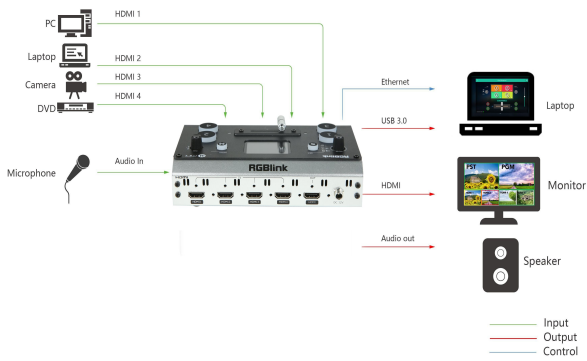

Application Diagram